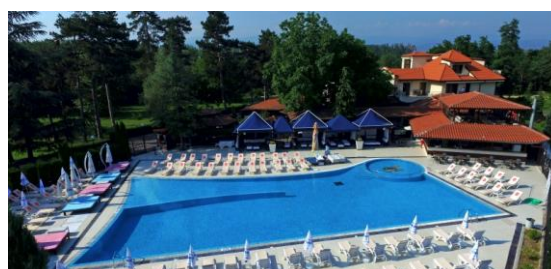

RYLA DETAILS: DATES: August 10 – 12, 2018

PARTICIPANTS: 30-35 participants aged between 18 and 30

PLACE: [Ostrova Complex](#)

PACKAGES: With Overnight Stay

100 EUR (195 BGN) per participant (accommodation for 2 nights, 3 lunches, 2 dinners, welcome package and all organized activities)

Without Overnight Stay

55 EUR (105 BGN) per participant without accommodation (includes 3 lunches, 2 dinners, welcome package and all organized activities)

RYLA FOCUS:

FUTURE LEADERS TRAINING SESSIONS

For further details
please see the agenda.

- Creative Problem Solving
- Providing Feedback
- Lead by Example – Our Leaders and Their Stories

ACTIVITIES

- Work in International Groups
- Interactive Team Building Activities
- Creating Friendship and Cooperation in the Balkans

We are looking forward to meeting you!

The CFC RYLA Team